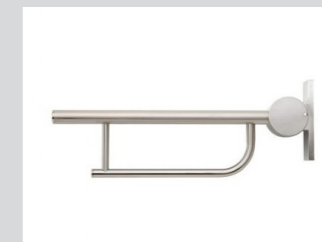

Automatic jet hand dryer

White
High speed jet hand dryer with white ABS cover, auto start/stop sensors and low energy consumption.
H650 x W292 x D250mm
Code: 0302534

Back support rail

Satin stainless steel
Aluminium back rest 400mm long with brushed satin stainless steel finish, concealed fixings and white vinyl pad.
W400 x D310 x Ø35mm
Code: Rail only S6466MY
Pad only S688467

Back support rail

White
Aluminium back rest 400mm long with white polyester coated finish, concealed fixings and white vinyl pad.
W400 x D310 x Ø35mm
Code: Rail only S6466AC
Pad only S688467

800mm hinged grab rail

Powder coated stainless steel
Doc M and HBN compliant 800mm hinged grab rail with concealed fixings.
W800 x Ø35mm
Code: White GRAB203
Blue GRAB206
Light Grey GRAB209
Dark Grey GRAB212

Hinged support rail