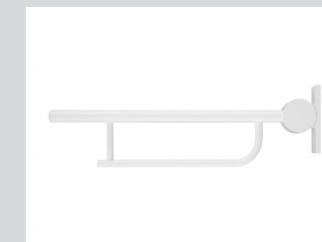

Hinged support rail

White
Support rail in white with hinged support arm 800mm long and concealed fixing plate.
L800 x H242 x W110mm
Code: S6360AC