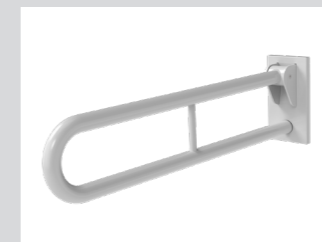

800mm hinged grab rail

Powder coated stainless steel
Doc M and HBN compliant 800mm hinged grab rail with concealed fixings.
W800 x Ø35mm
Code: White GRAB203
Blue GRAB206
Light Grey GRAB209
Dark Grey GRAB212