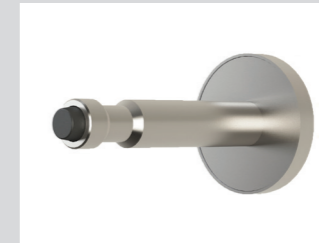

H464 x W292 x D107mm

Code: 0302531

Elite paper towel dispenser

Stainless steel

Recessed mounted stainless steel dispenser in brushed satin finish with door and key lock. Suitable for C-fold or interfold paper towels.

Single coat hook
White plastic
Nylon lightweight single coat hook in White with concealed fixings.
H50 x W20 x D38mm
Code: 0300201

Single coat hook
Light Grey plastic
Nylon lightweight single coat hook in Light Grey with concealed fixings.
H50 x W20 x D38mm
Code: 0300139

Single coat hook
Dark Grey plastic
Nylon lightweight single coat hook in Dark Grey with concealed fixings.
H50 x W20 x D38mm
Code: 0300137

Single coat hook 65mm
Stainless steel
Contemporary stainless steel single coat hook with concealed fixings and precision made groove retained buffer.
Load tested to 30kg.
Ø50 x D65mm
Code: MFC/HPL/CC CH65T
SGL CH65SG